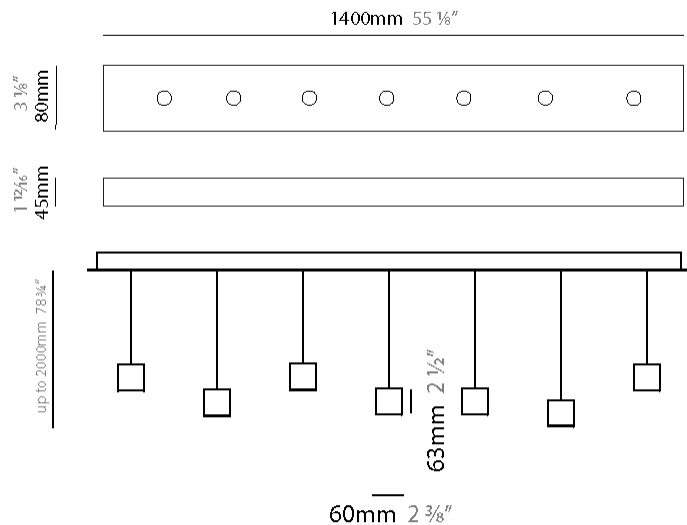

1. To build a product code in our configurator select the specify button on the base model # product page
2. To build a manual product code on this datasheet choose from the options listed below in blue font and add the suffix to the base model #

GENERAL

Series: Match
Subseries: Match 7 Light
Partner: Quasar
Division: Design
Installation: Suspension
Product Type: Pendant
Mounting Location: Ceiling
Light Distribution: Downlight

PHYSICAL

Shape: Rectangle
Length (mm): 1400
Length (in): 55 1/8"
Width (mm): 80
Width (in): 3 1/8"
Height (mm): 63
Height (in): 2 1/2"
Max. Overall Height (mm): 2063
Max. Overall Height (in): 81 1/4"
Weight (kg): 5
Weight (lbs): 11.02
Diffuser: Acrylic - See Finish Options
Fixture Finish: RED / ORG / YEL / GRN / LBL / TRA
Fixture Material: Aluminum
Cable Details: 2000mm Cable

ELECTRICAL

Lamp Type: LED
Input Wattage (W): 28
Total Output Wattage (W): 21.7
Dimming: Phase Dimming (120Vac Only)
Driver Included: Yes
Driver Location: Integrated
Driver Type: Constant Current - Universal
Driver Class: Class 2
Input Voltage (V): 120 - 277
Constant Current (MA): 350
Upon Request: (Not included - see components) Integral: Phase dimming @120Vac only [Class 1]

LED

Number of LEDs: 7
Color Temperature (°K): 2700
Max. Delivered Lumen (lm): 1925
CRI: >90 CRI
Lamp Life (hrs): 50000

OPTICAL

RATINGS AND CERTIFICATIONS

Certified By: Certified for North American Standards
IP rating: IP20