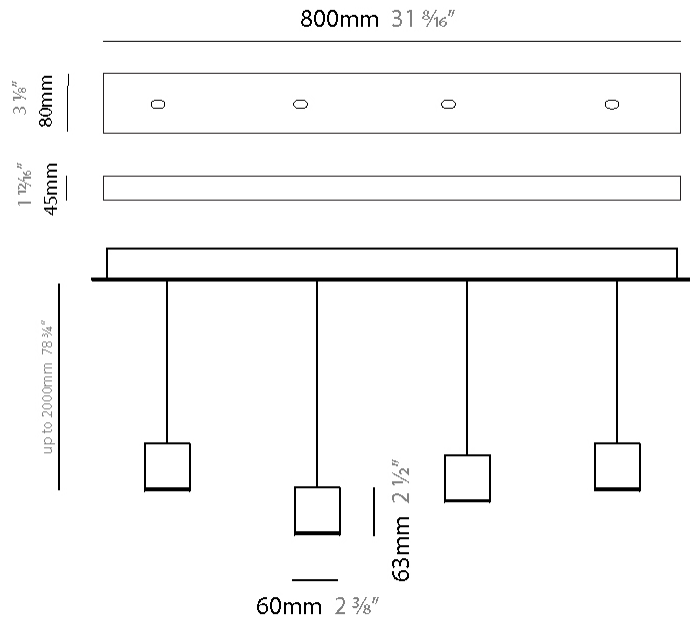

base number Finish
Options

1. To build a product code in our configurator select the specify button on the base model # product page
2. To build a manual product code on this datasheet choose from the options listed below in blue font and add the suffix to the base model #

GENERAL

Series: Match
Subseries: Match 4 Light
Partner: Quasar
Division: Design
Installation: Suspension
Product Type: Pendant
Mounting Location: Ceiling
Light Distribution: Downlight

PHYSICAL

Shape: Rectangle
Length (mm): 800
Length (in): 31 1/2"
Width (mm): 80
Width (in): 3 1/8"
Height (mm): 63
Height (in): 2 1/2"
Max. Overall Height (mm): 2063
Max. Overall Height (in): 81 1/4"
Weight (kg): 3
Weight (lbs): 6.61
Diffuser: Acrylic - See Finish Options
Fixture Finish: RED / ORG / YEL / GRN / LBL / TRA
Fixture Material: Aluminum
Cable Details: 2000mm Cable

ELECTRICAL

Lamp Type: LED
Input Wattage (W): 16
Total Output Wattage (W): 12.4
Dimming: Phase Dimming (120Vac Only)
Driver Included: Yes
Driver Location: Integrated
Driver Type: Constant Current - Universal
Driver Class: Class 2
Input Voltage (V): 120 - 277
Constant Current (MA): 350
Upon Request: (Not included - see components) Integral: Phase dimming @120Vac only

LED

Number of LEDs: 4
Color Temperature (°K): 2700
Max. Delivered Lumen (lm): 1100
CRI: >90 CRI
Lamp Life (hrs): 50000

OPTICAL

RATINGS AND CERTIFICATIONS

Certified By: Certified for North American Standards
IP rating: IP20