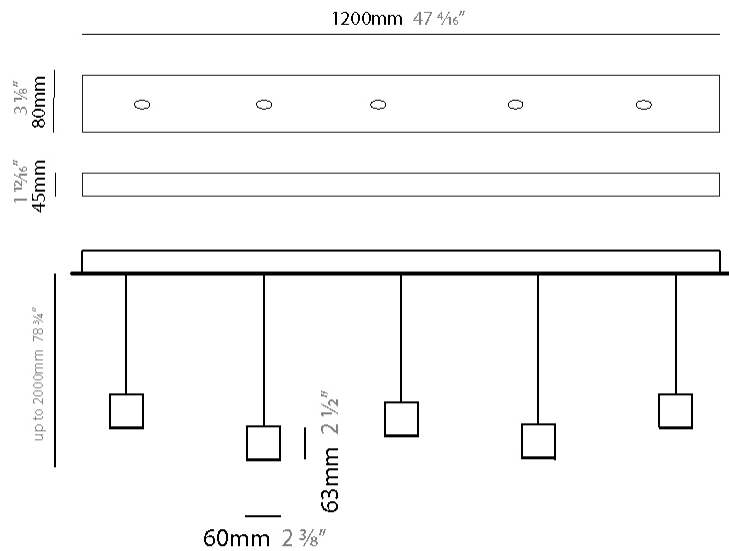

D101471-

base number _____
Finish
Options _____

1. To build a product code in our configurator select the specify button on the base model # product page
2. To build a manual product code on this datasheet choose from the options listed below in blue font and add the suffix to the base model #

GENERAL

Series: Match
Subseries: Match 5 Light
Partner: Quasar
Division: Design
Installation: Suspension
Product Type: Pendant
Mounting Location: Ceiling
Light Distribution: Downlight

PHYSICAL

Shape: Rectangle
Length (mm): 1200
Length (in): 47 ¼
Width (mm): 80
Width (in): 3 ⅛
Height (mm): 63
Height (in): 2 ½
Max. Overall Height (mm): 2063
Max. Overall Height (in): 81 ¼
Weight (kg): 4
Weight (lbs): 8.82
Diffuser: Acrylic – See Finish Options
Fixture Finish: RED / ORG / YEL / GRN / LBL / TRA
Fixture Material: Aluminum
Cable Details: 2000mm Cable

ELECTRICAL

Lamp Type: LED
Input Wattage (W): 20
Total Output Wattage (W): 15.5
Dimming: Phase Dimming (120Vac Only)
Driver Included: Yes
Driver Location: Integrated
Driver Type: Constant Current - Universal
Driver Class: Class 2
Input Voltage (V): 120 - 277
Constant Current (MA): 350
Upon Request: (Not included - see components) Integral: Phase dimming @120Vac only

LED

Number of LEDs: 5
Color Temperature (°K): 2700
Max. Delivered Lumen (lm): 1375
CRI: >90 CRI
Lamp Life (hrs): 50000

OPTICAL

RATINGS AND CERTIFICATIONS

Certified By: Certified for North American Standards
IP rating: IP20